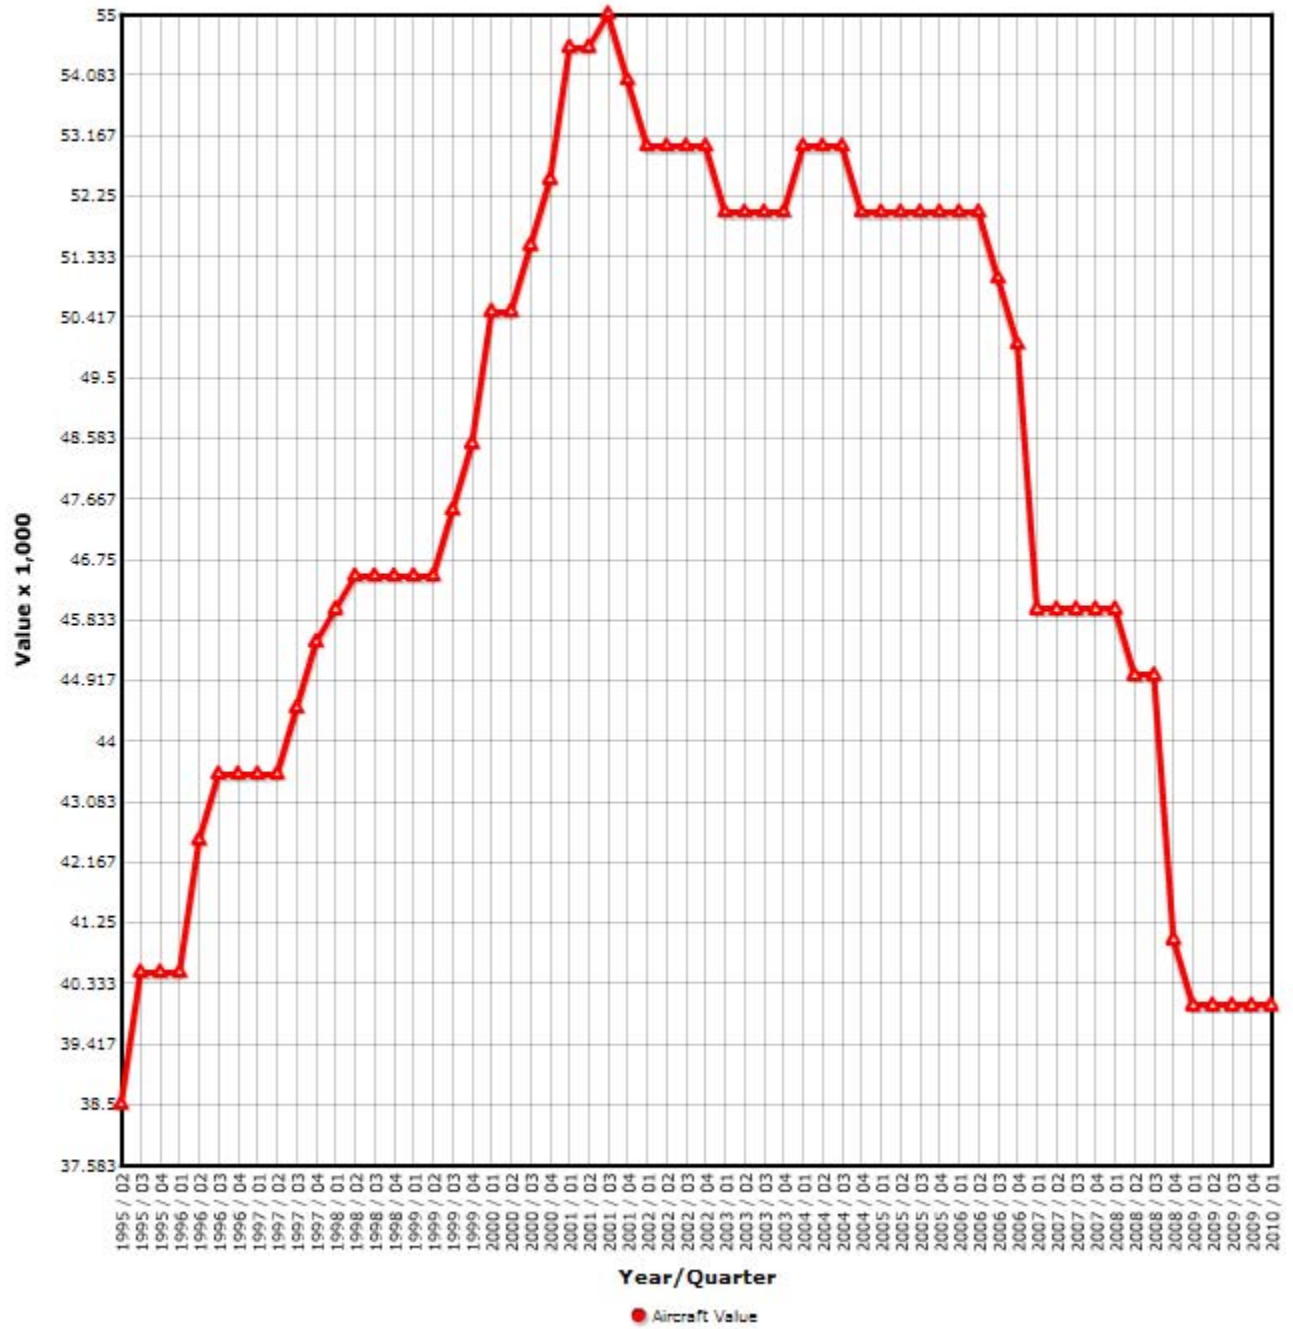

**1967 MOONEY M20F  
Aircraft Value Timeline**

CLOSE THIS WINDOW